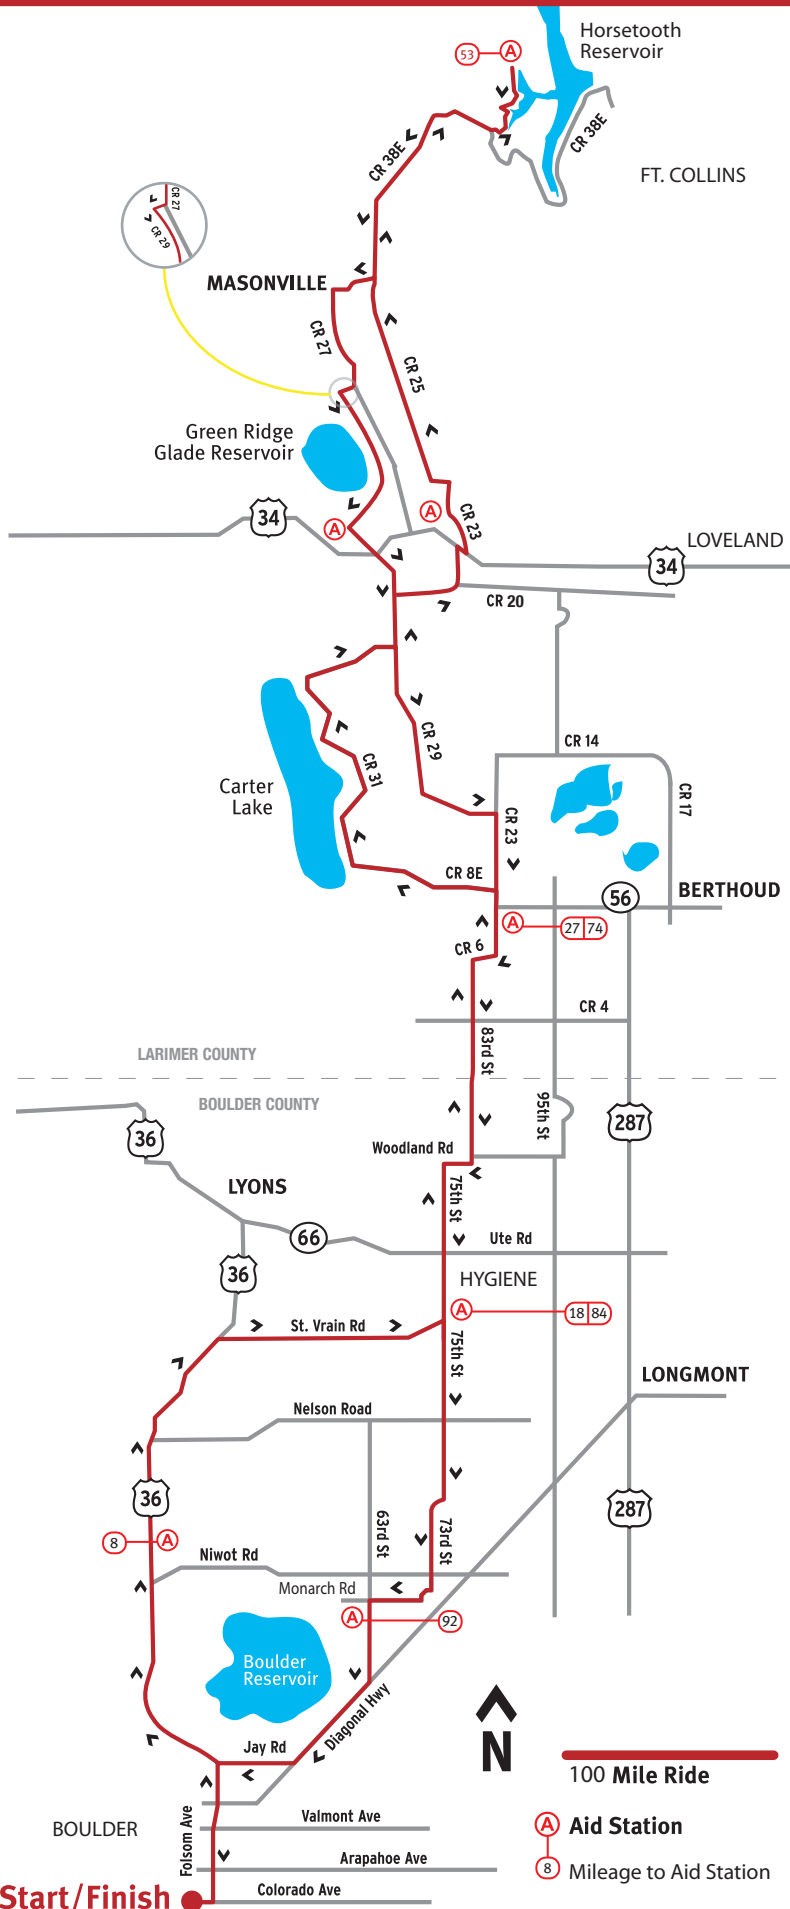

BUFFALO BICYCLE CLASSIC

100 Mile Ride

ELEVATIONS
CREDIT UNION

Book Store

TIAA CREF
FINANCIAL SERVICES FOR THE GREATER GOOD™

Start/Finish

100 Mile Ride

- A Aid Station
- 8 Mileage to Aid Station