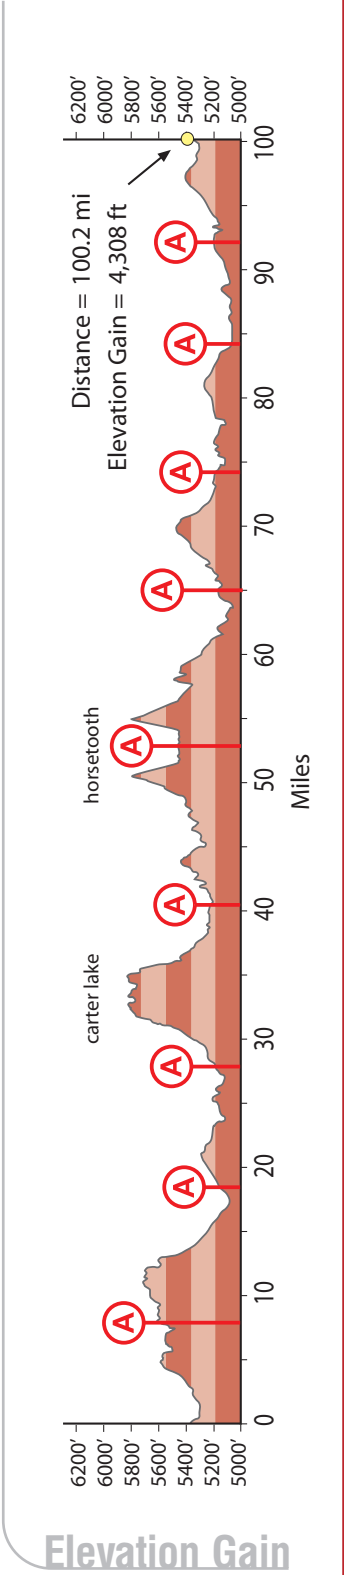

BUFFALO BICYCLE CLASSIC

100 Mile Ride

ELEVATIONS
CREDIT UNION

Book Store

TIAA CREF
FINANCIAL SERVICES FOR THE GREATER GOOD™

Start/Finish

100 Mile Ride

- A Aid Station
- 8 Mileage to Aid Station