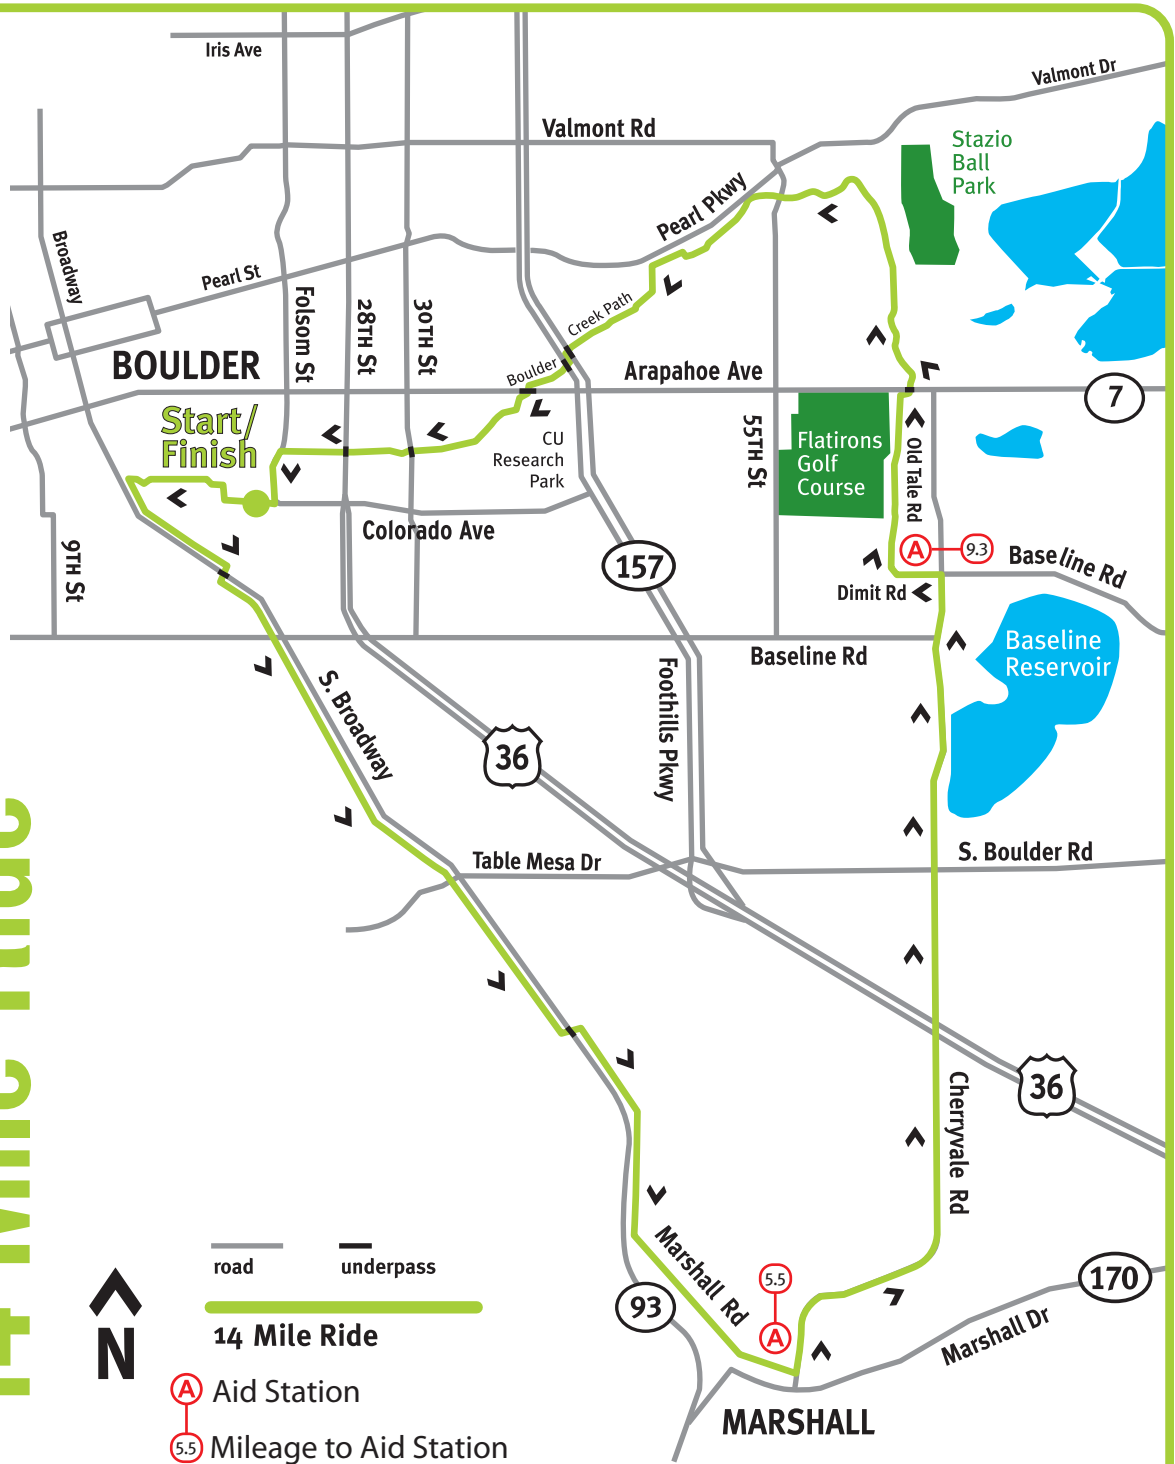

BUFFALO BICYCLE CLASSIC

Little Buffalo 14 Mile Ride

road underpass

14 Mile Ride

(A) Aid Station

(5.5) Mileage to Aid Station