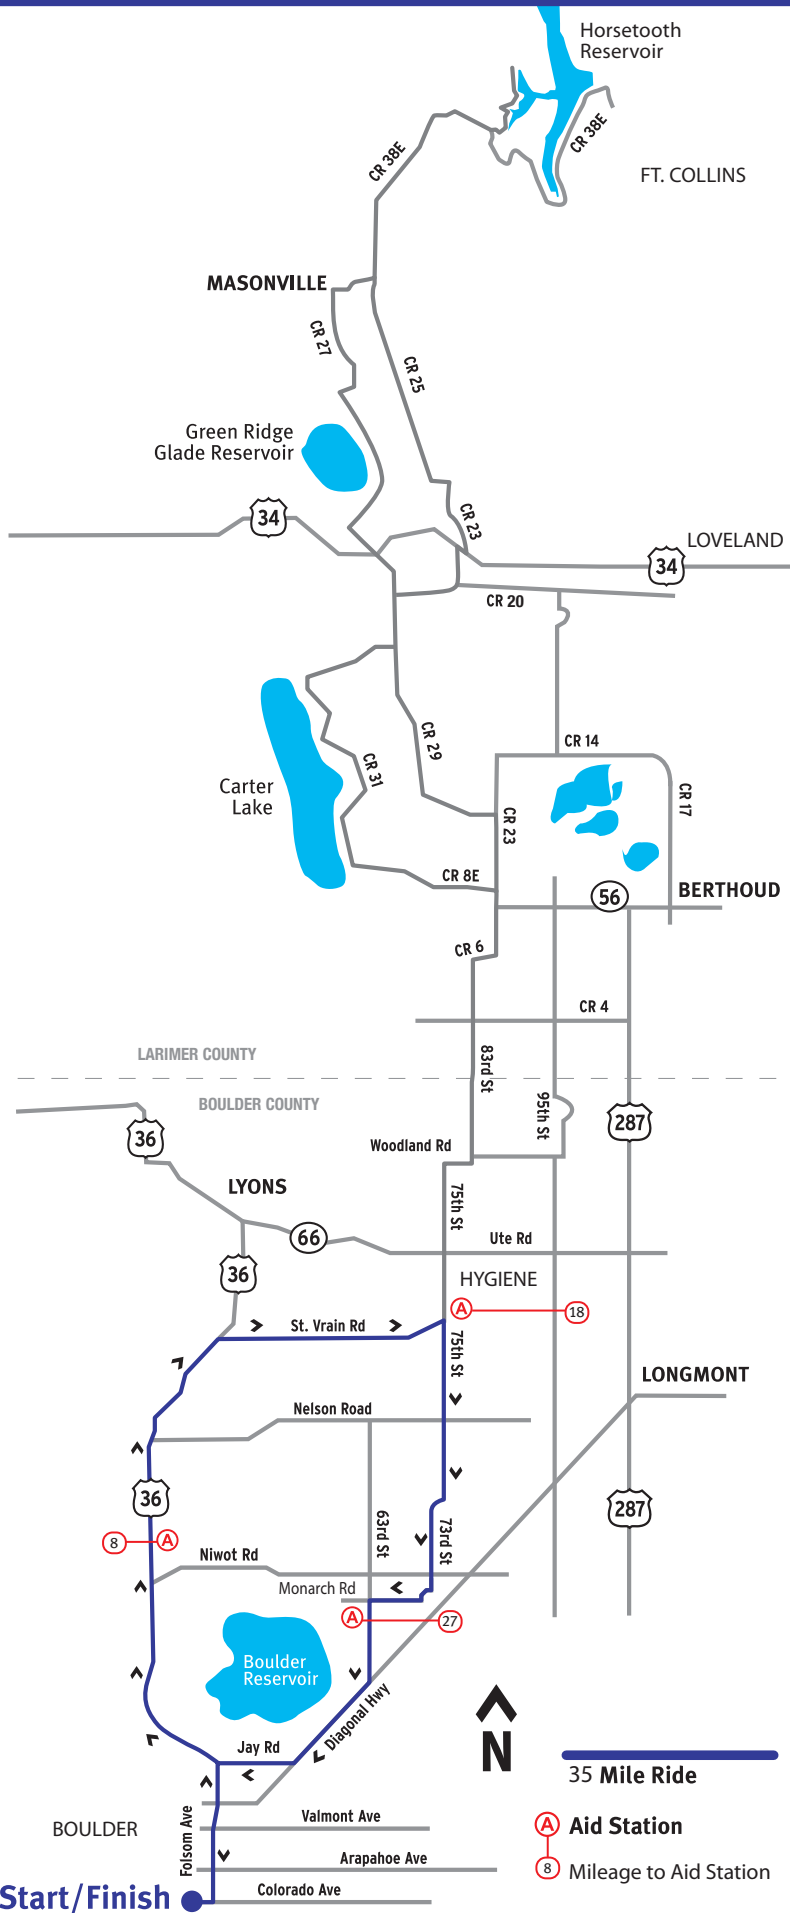

BUFFALO BICYCLE CLASSIC

35 Mile Ride

Start/Finish

35 Mile Ride

- A Aid Station
- 8 Mileage to Aid Station

ELEVATIONS
CREDIT UNION

Book Store

TIAA CREF
FINANCIAL SERVICES FOR THE GREATER GOOD™