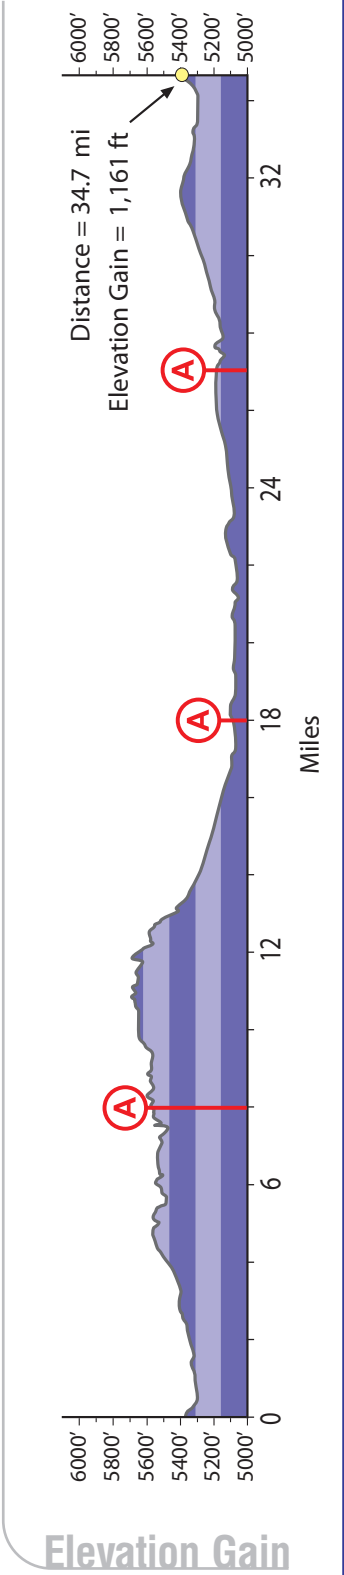

BUFFALO BICYCLE CLASSIC

35 Mile Ride

Start/Finish

35 Mile Ride

- A Aid Station
- 8 Mileage to Aid Station

ELEVATIONS
CREDIT UNION

Book Store

TIAA CREF
FINANCIAL SERVICES FOR THE GREATER GOOD™