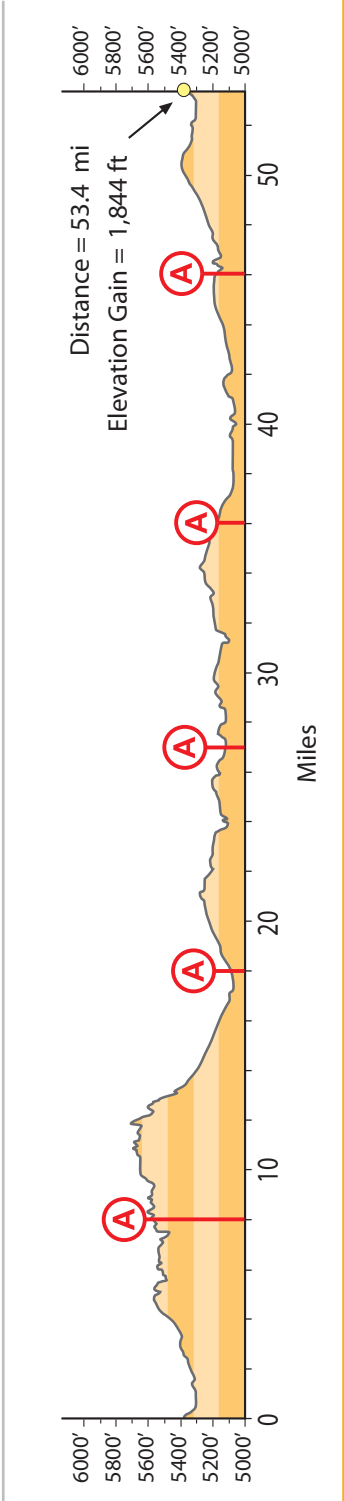

50 Mile Ride

BUFFALO BICYCLE CLASSIC

Elevation Gain

ELEVATIONS CREDIT UNION

Book Store

TIAA CREF
FINANCIAL SERVICES FOR THE GREATER GOOD™

Start/Finish

50 Mile Ride

- A** Aid Station
- 8** Mileage to Aid Station