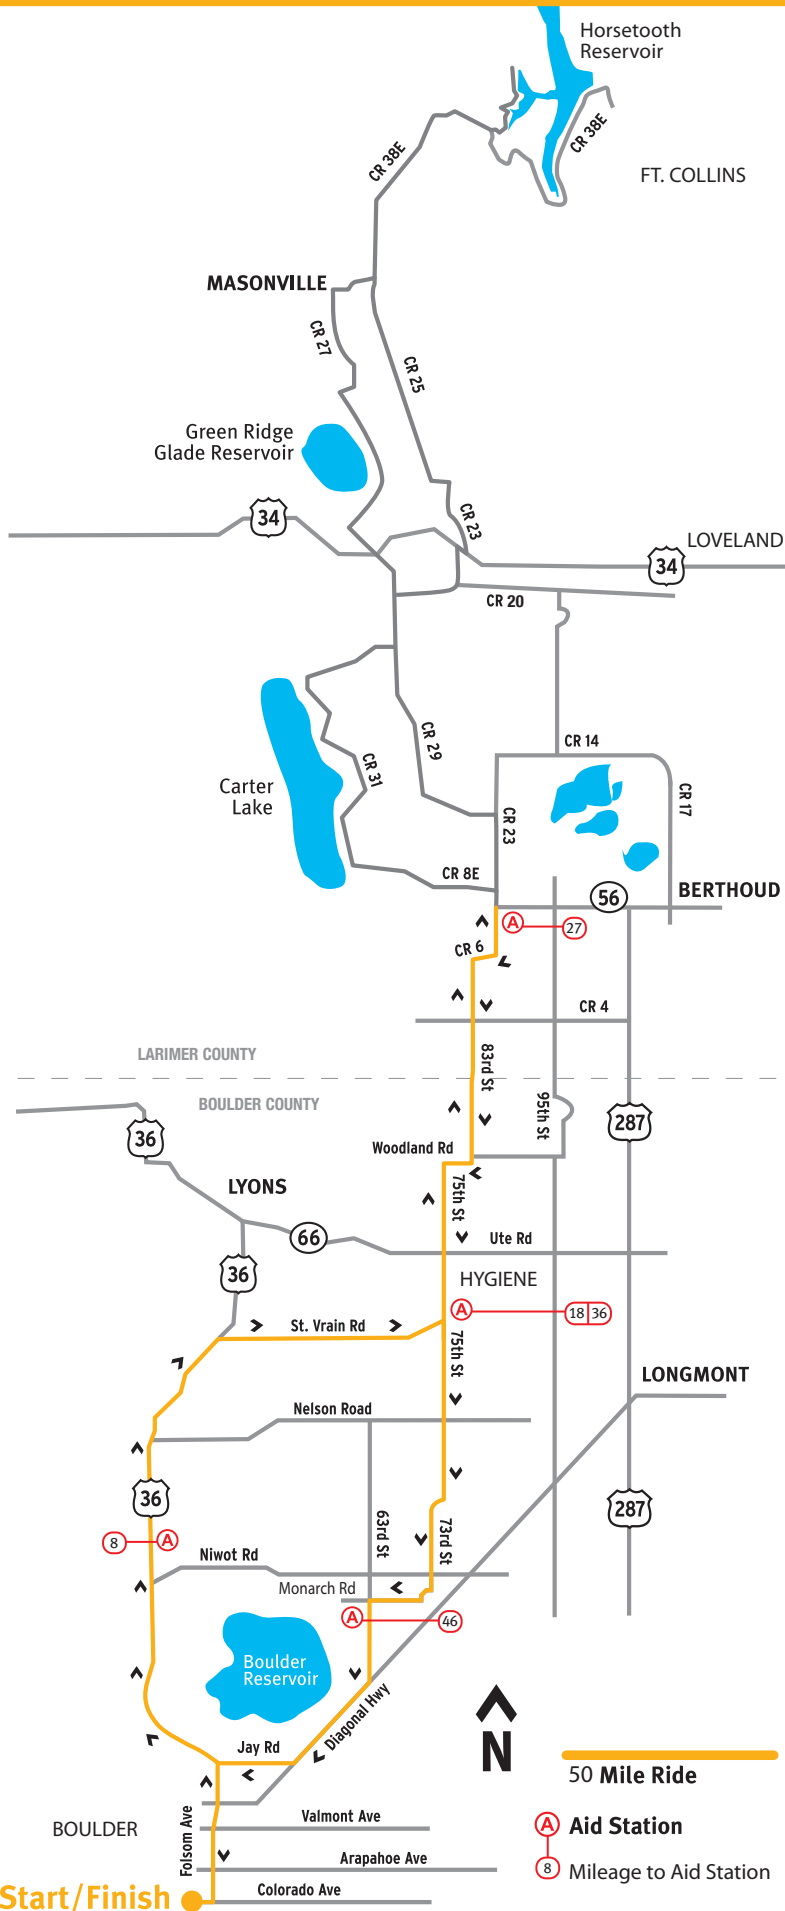

50 Mile Ride

BUFFALO BICYCLE CLASSIC

Elevation Gain

ELEVATIONS CREDIT UNION

Book Store

TIAA CREF
FINANCIAL SERVICES FOR THE GREATER GOOD™

Start/Finish

50 Mile Ride

- A** Aid Station
- 8** Mileage to Aid Station