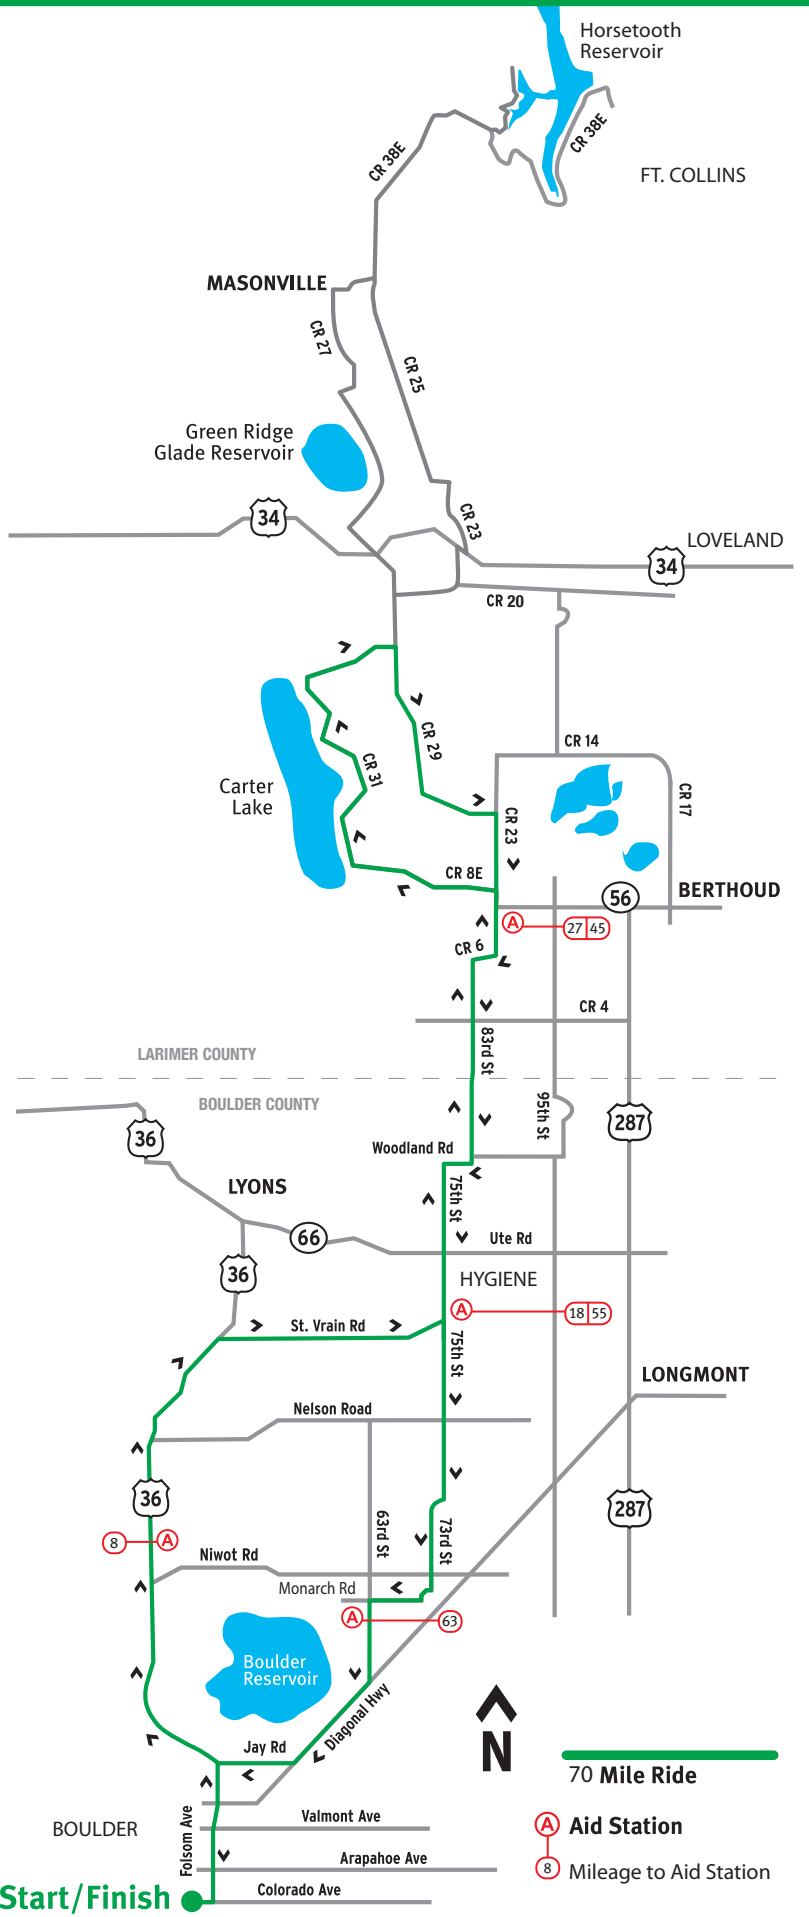

**BUFFALO BICYCLE CLASSIC**

# 70 Mile Ride

Start/Finish

70 Mile Ride

- A Aid Station
- 8 Mileage to Aid Station

**ELEVATIONS**  
CREDIT UNION

**Book Store**

**TIAA CREF**  
FINANCIAL SERVICES FOR THE GREATER GOOD™