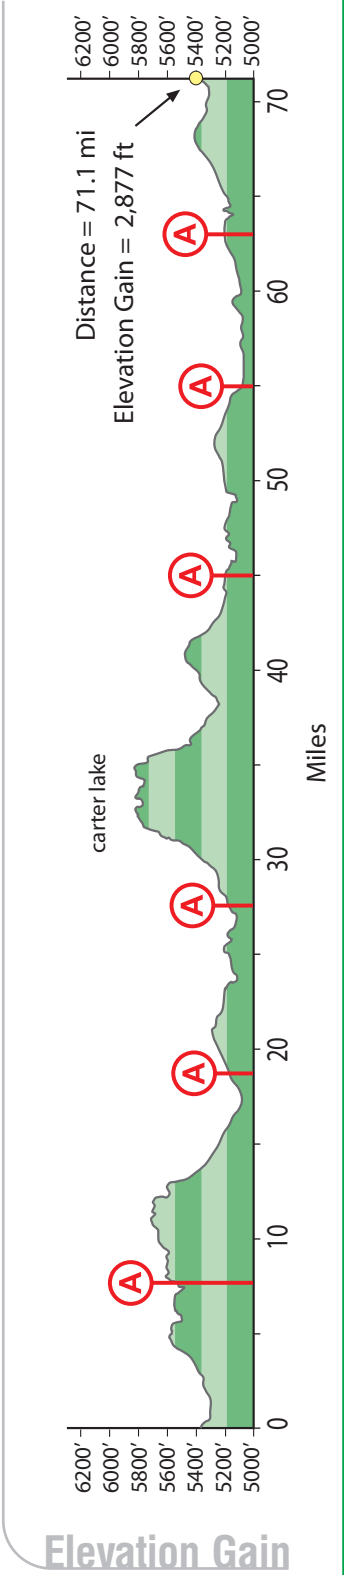

**BUFFALO BICYCLE CLASSIC**

# 70 Mile Ride

Start/Finish

70 Mile Ride

- A Aid Station
- 8 Mileage to Aid Station

**ELEVATIONS**  
CREDIT UNION

**Book Store**

**TIAA CREF**  
FINANCIAL SERVICES FOR THE GREATER GOOD™